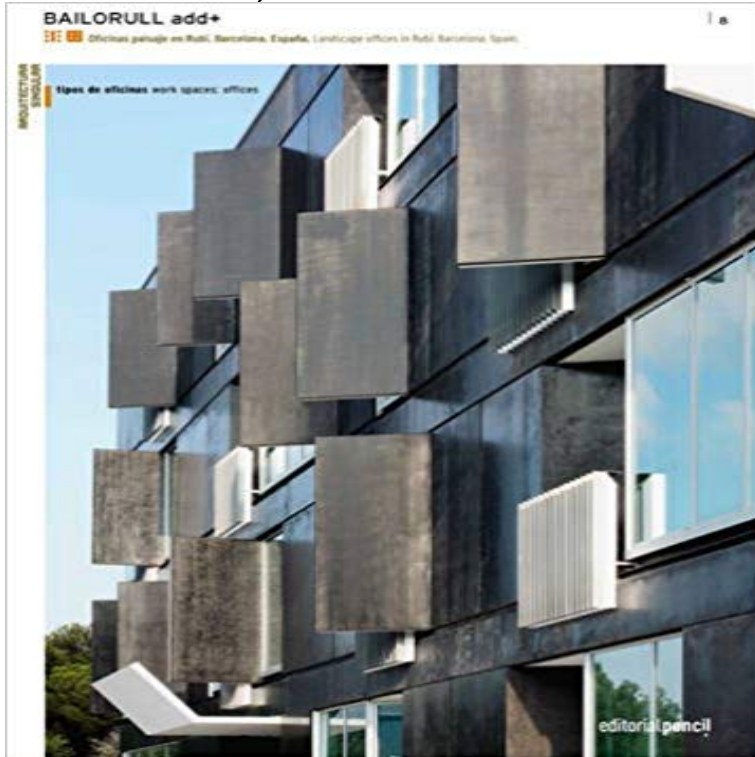

Work Spaces: Offices: No. 8: BAILORULL Add+ (Singular Architecture)

This title offers a detailed account of the development of the Landscape offices in Rubí, Barcelona, Spain by Bajorull add+.

[\[PDF\] Ocular Fluorophotometry :](#)